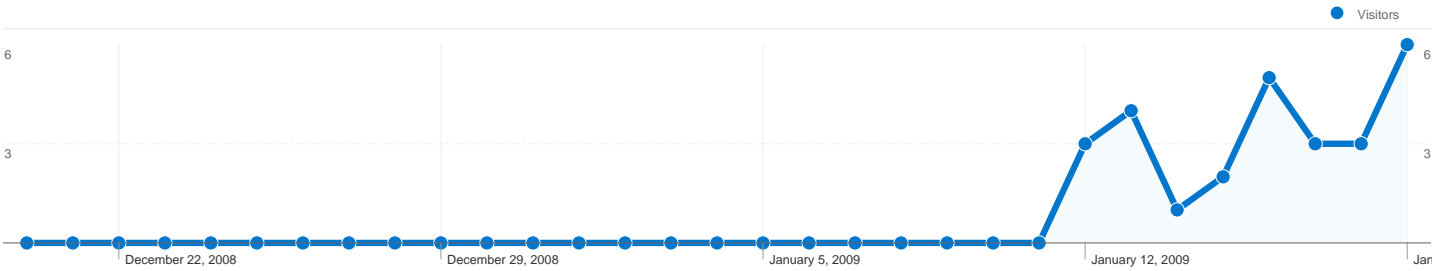

Site Usage

56 Visits

39.29% Bounce Rate

179 Pageviews

00:06:54 Avg. Time on Site

3.20 Pages/Visit

30.36% % New Visits

Visitors Overview

Visitors
17

Map Overlay world

Traffic Sources Overview

■ **Direct Traffic**
 46.00 (82.14%)
 ■ **Referring Sites**
 10.00 (17.86%)

Content Overview

Pages	Pageviews	% Pageviews
/	76	42.46%
/?p=16	30	16.76%
/?p=16&preview=true&preview	22	12.29%
/?page_id=11&preview=true	7	3.91%
/?p=16&preview=true&preview	7	3.91%

Goals Overview

17 people visited this site

56 Visits

17 Absolute Unique Visitors

179 Pageviews

3.20 Average Pageviews

00:06:54 Time on Site

39.29% Bounce Rate

56 visits came from 2 countries/territories

Site Usage

Visits 56 % of Site Total: 100.00%	Pages/Visit 3.20 Site Avg: 3.20 (0.00%)	Avg. Time on Site 00:06:54 Site Avg: 00:06:54 (0.00%)	% New Visits 30.36% Site Avg: 30.36% (0.00%)	Bounce Rate 39.29% Site Avg: 39.29% (0.00%)	
Country/Territory	Visits	Pages/Visit	Avg. Time on Site	% New Visits	Bounce Rate
United Kingdom	55	3.24	00:07:01	29.09%	38.18%
United States	1	1.00	00:00:00	100.00%	100.00%