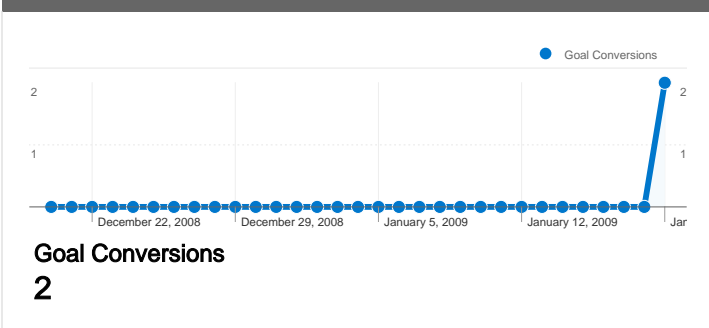

Site Usage

56 Visits

39.29% Bounce Rate

179 Pageviews

00:06:54 Avg. Time on Site

3.20 Pages/Visit

30.36% % New Visits

Visitors Overview

Visitors
17

Map Overlay world

Traffic Sources Overview

■ **Direct Traffic**
 46.00 (82.14%)
 ■ **Referring Sites**
 10.00 (17.86%)

Content Overview

Pages	Pageviews	% Pageviews
/	76	42.46%
/?p=16	30	16.76%
/?p=16&preview=true&preview	22	12.29%
/?page_id=11&preview=true	7	3.91%
/?p=16&preview=true&preview	7	3.91%

Goals Overview

17 people visited this site

56 Visits

17 Absolute Unique Visitors

179 Pageviews

3.20 Average Pageviews

00:06:54 Time on Site

39.29% Bounce Rate

56 visits came from 2 countries/territories

Site Usage

Visits 56 % of Site Total: 100.00%	Pages/Visit 3.20 Site Avg: 3.20 (0.00%)	Avg. Time on Site 00:06:54 Site Avg: 00:06:54 (0.00%)	% New Visits 30.36% Site Avg: 30.36% (0.00%)	Bounce Rate 39.29% Site Avg: 39.29% (0.00%)	
Country/Territory	Visits	Pages/Visit	Avg. Time on Site	% New Visits	Bounce Rate
United Kingdom	55	3.24	00:07:01	29.09%	38.18%
United States	1	1.00	00:00:00	100.00%	100.00%