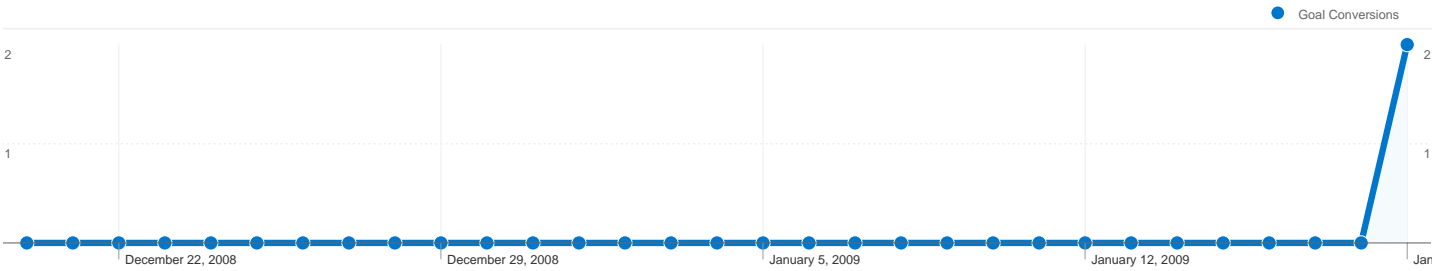

82.14% Direct Traffic

17.86% Referring Sites

0.00% Search Engines

Top Traffic Sources

Sources	Visits	% visits
(direct) ((none))	46	82.14%
blog.eleventy-two.com	7	12.50%
facebook.com (referral)	2	3.57%
technorati.com (referral)	1	1.79%

Keywords	Visits	% visits
There is no data for this view.		

Visitors completed 2 goal conversions

2 conversions, Goal 1: CV

Goal Performance

Goal Conversion Rate

Goal Conversion Rate
3.57%

Total Goal Value

Total Goal Value
\$2.00

56 visits came from 2 countries/territories

Site Usage

Visits 56 % of Site Total: 100.00%	Pages/Visit 3.20 Site Avg: 3.20 (0.00%)	Avg. Time on Site 00:06:54 Site Avg: 00:06:54 (0.00%)	% New Visits 30.36% Site Avg: 30.36% (0.00%)	Bounce Rate 39.29% Site Avg: 39.29% (0.00%)	
Country/Territory	Visits	Pages/Visit	Avg. Time on Site	% New Visits	Bounce Rate
United Kingdom	55	3.24	00:07:01	29.09%	38.18%
United States	1	1.00	00:00:00	100.00%	100.00%