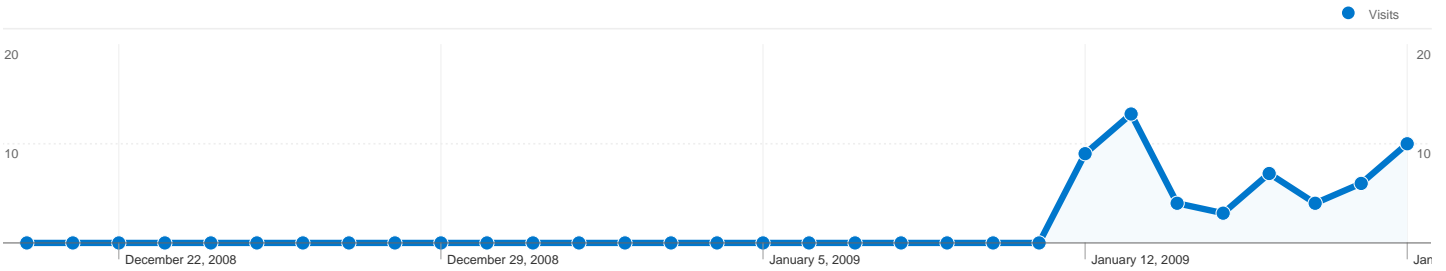

All traffic sources sent a total of 56 visits

82.14% Direct Traffic

17.86% Referring Sites

0.00% Search Engines