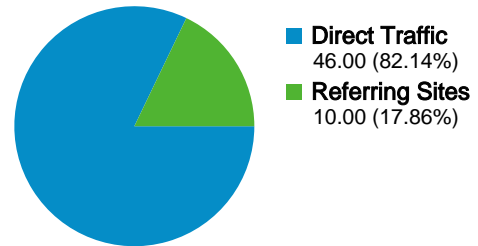

30.36% New Visits

Technical Profile

Browser	Visits	% visits	Connection Speed	Visits	% visits
Firefox	40	71.43%	DSL	30	53.57%
Mozilla	9	16.07%	Unknown	22	39.29%
Internet Explorer	7	12.50%	T1	4	7.14%

All traffic sources sent a total of 56 visits

82.14% Direct Traffic

17.86% Referring Sites

0.00% Search Engines

Top Traffic Sources

Sources	Visits	% visits
(direct) ((none))	46	82.14%
blog.eleventy-two.com	7	12.50%
facebook.com (referral)	2	3.57%
technorati.com (referral)	1	1.79%

56 visits came from 2 countries/territories

Site Usage

Visits 56 % of Site Total: 100.00%	Pages/Visit 3.20 Site Avg: 3.20 (0.00%)	Avg. Time on Site 00:06:54 Site Avg: 00:06:54 (0.00%)	% New Visits 30.36% Site Avg: 30.36% (0.00%)	Bounce Rate 39.29% Site Avg: 39.29% (0.00%)	
Country/Territory	Visits	Pages/Visit	Avg. Time on Site	% New Visits	Bounce Rate
United Kingdom	55	3.24	00:07:01	29.09%	38.18%
United States	1	1.00	00:00:00	100.00%	100.00%