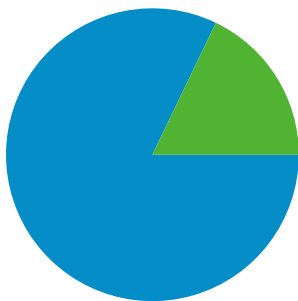

Site Usage

56 Visits

39.29% Bounce Rate

179 Pageviews

00:06:54 Avg. Time on Site

3.20 Pages/Visit

30.36% % New Visits

Visitors Overview

Visitors
17

Map Overlay world

Traffic Sources Overview

■ **Direct Traffic**
 46.00 (82.14%)
 ■ **Referring Sites**
 10.00 (17.86%)

Content Overview

Pages	Pageviews	% Pageviews
/	76	42.46%
/?p=16	30	16.76%
/?p=16&preview=true&preview	22	12.29%
/?page_id=11&preview=true	7	3.91%
/?p=16&preview=true&preview	7	3.91%

Goals Overview

17 people visited this site

56 Visits

17 Absolute Unique Visitors

179 Pageviews

3.20 Average Pageviews

00:06:54 Time on Site

39.29% Bounce Rate

56 visits came from 2 countries/territories

Site Usage

Visits 56 % of Site Total: 100.00%	Pages/Visit 3.20 Site Avg: 3.20 (0.00%)	Avg. Time on Site 00:06:54 Site Avg: 00:06:54 (0.00%)	% New Visits 30.36% Site Avg: 30.36% (0.00%)	Bounce Rate 39.29% Site Avg: 39.29% (0.00%)	
Country/Territory	Visits	Pages/Visit	Avg. Time on Site	% New Visits	Bounce Rate
United Kingdom	55	3.24	00:07:01	29.09%	38.18%
United States	1	1.00	00:00:00	100.00%	100.00%