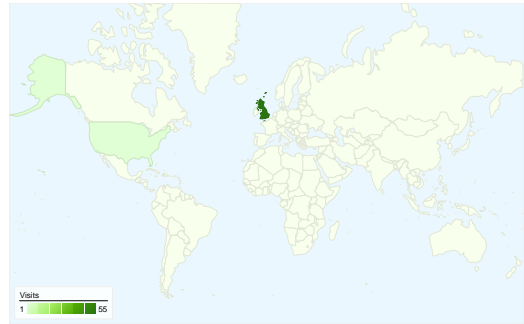

Visitors
17

Map Overlay world

Traffic Sources Overview

■ **Direct Traffic**
 46.00 (82.14%)
 ■ **Referring Sites**
 10.00 (17.86%)

Content Overview

Pages	Pageviews	% Pageviews
/	76	42.46%
/?p=16	30	16.76%
/?p=16&preview=true&preview	22	12.29%
/?page_id=11&preview=true	7	3.91%
/?p=16&preview=true&preview	7	3.91%

56 visits came from 2 countries/territories

Site Usage

Visits 56 % of Site Total: 100.00%	Pages/Visit 3.20 Site Avg: 3.20 (0.00%)	Avg. Time on Site 00:06:54 Site Avg: 00:06:54 (0.00%)	% New Visits 30.36% Site Avg: 30.36% (0.00%)	Bounce Rate 39.29% Site Avg: 39.29% (0.00%)	
Country/Territory	Visits	Pages/Visit	Avg. Time on Site	% New Visits	Bounce Rate
United Kingdom	55	3.24	00:07:01	29.09%	38.18%
United States	1	1.00	00:00:00	100.00%	100.00%