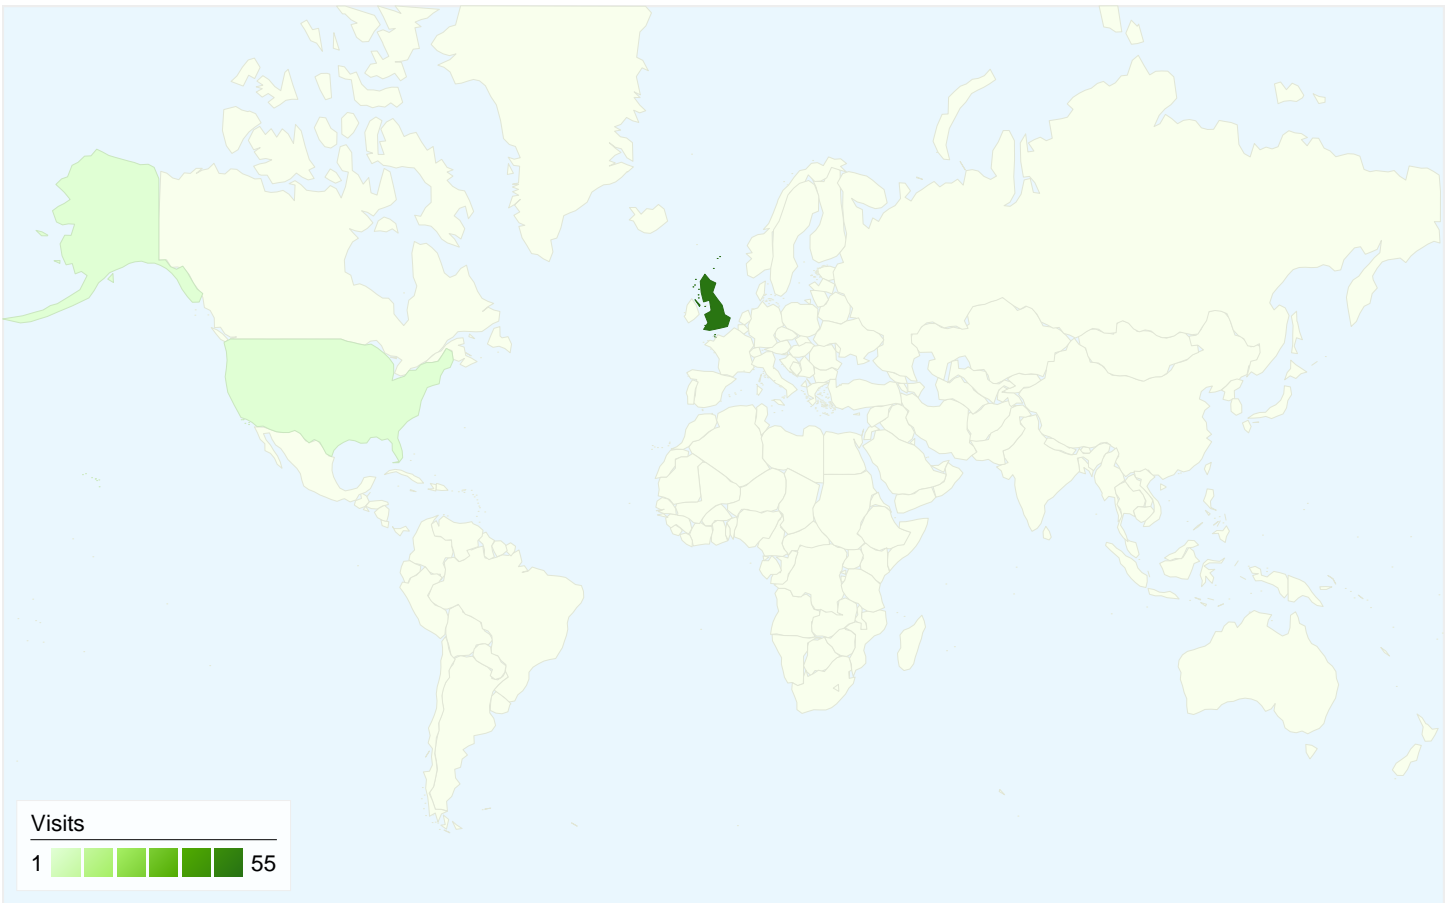

Visitors
17

Map Overlay world

Traffic Sources Overview

■ **Direct Traffic**
 46.00 (82.14%)
 ■ **Referring Sites**
 10.00 (17.86%)

Content Overview

Pages	Pageviews	% Pageviews
/	76	42.46%
/?p=16	30	16.76%
/?p=16&preview=true&preview	22	12.29%
/?page_id=11&preview=true	7	3.91%
/?p=16&preview=true&preview	7	3.91%

82.14% Direct Traffic

17.86% Referring Sites

0.00% Search Engines

Top Traffic Sources

Sources	Visits	% visits
(direct) ((none))	46	82.14%
blog.eleventy-two.com	7	12.50%
facebook.com (referral)	2	3.57%
technorati.com (referral)	1	1.79%

56 visits came from 2 countries/territories

Site Usage

Visits 56 % of Site Total: 100.00%	Pages/Visit 3.20 Site Avg: 3.20 (0.00%)	Avg. Time on Site 00:06:54 Site Avg: 00:06:54 (0.00%)	% New Visits 30.36% Site Avg: 30.36% (0.00%)	Bounce Rate 39.29% Site Avg: 39.29% (0.00%)	
Country/Territory	Visits	Pages/Visit	Avg. Time on Site	% New Visits	Bounce Rate
United Kingdom	55	3.24	00:07:01	29.09%	38.18%
United States	1	1.00	00:00:00	100.00%	100.00%