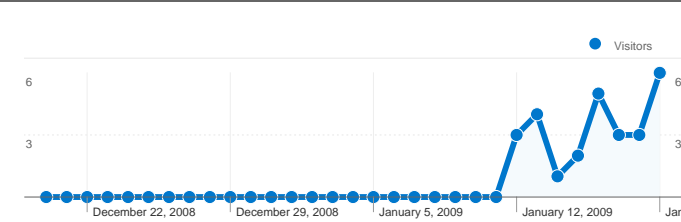

Site Usage

56 Visits

39.29% Bounce Rate

179 Pageviews

00:06:54 Avg. Time on Site

3.20 Pages/Visit

30.36% % New Visits

Visitors Overview

Goals Overview

17 people visited this site

56 Visits

17 Absolute Unique Visitors

179 Pageviews

3.20 Average Pageviews

00:06:54 Time on Site

39.29% Bounce Rate

56 visits came from 2 countries/territories

Site Usage

Visits 56 % of Site Total: 100.00%	Pages/Visit 3.20 Site Avg: 3.20 (0.00%)	Avg. Time on Site 00:06:54 Site Avg: 00:06:54 (0.00%)	% New Visits 30.36% Site Avg: 30.36% (0.00%)	Bounce Rate 39.29% Site Avg: 39.29% (0.00%)	
Country/Territory	Visits	Pages/Visit	Avg. Time on Site	% New Visits	Bounce Rate
United Kingdom	55	3.24	00:07:01	29.09%	38.18%
United States	1	1.00	00:00:00	100.00%	100.00%

1 - 2 of 2

Pages on this site were viewed a total of 179 times

 179 Pageviews

 87 Unique Views

 39.29% Bounce Rate

Top Content

Pages	Pageviews	% Pageviews
/	76	42.46%
/?p=16	30	16.76%
/?p=16&preview=true&preview_id=16&preview_nonce=99822f30	22	12.29%
/?page_id=11&preview=true	7	3.91%
/?p=16&preview=true&preview_id=16&preview_nonce=24276da4	7	3.91%